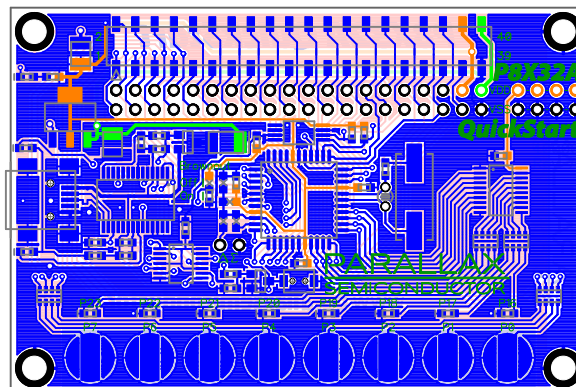

Parallax Inc.
 599 Menlo Drive
 Rocklin, CA 95765
 (916) 624-8333
<http://www.parallax.com/>

PCB, QuickStart

Copyright 2011 Parallax Incorporated. This work is released under the Creative Commons Attribution 3.0 United States License. The full text of the license is available from: <http://creativecommons.org/licenses/by/3.0/us/legalcode>

Part Number: 40000

SIZE
A

REV
A3

3 May 2011

SCALE 1:1

Sheet 1

6

5